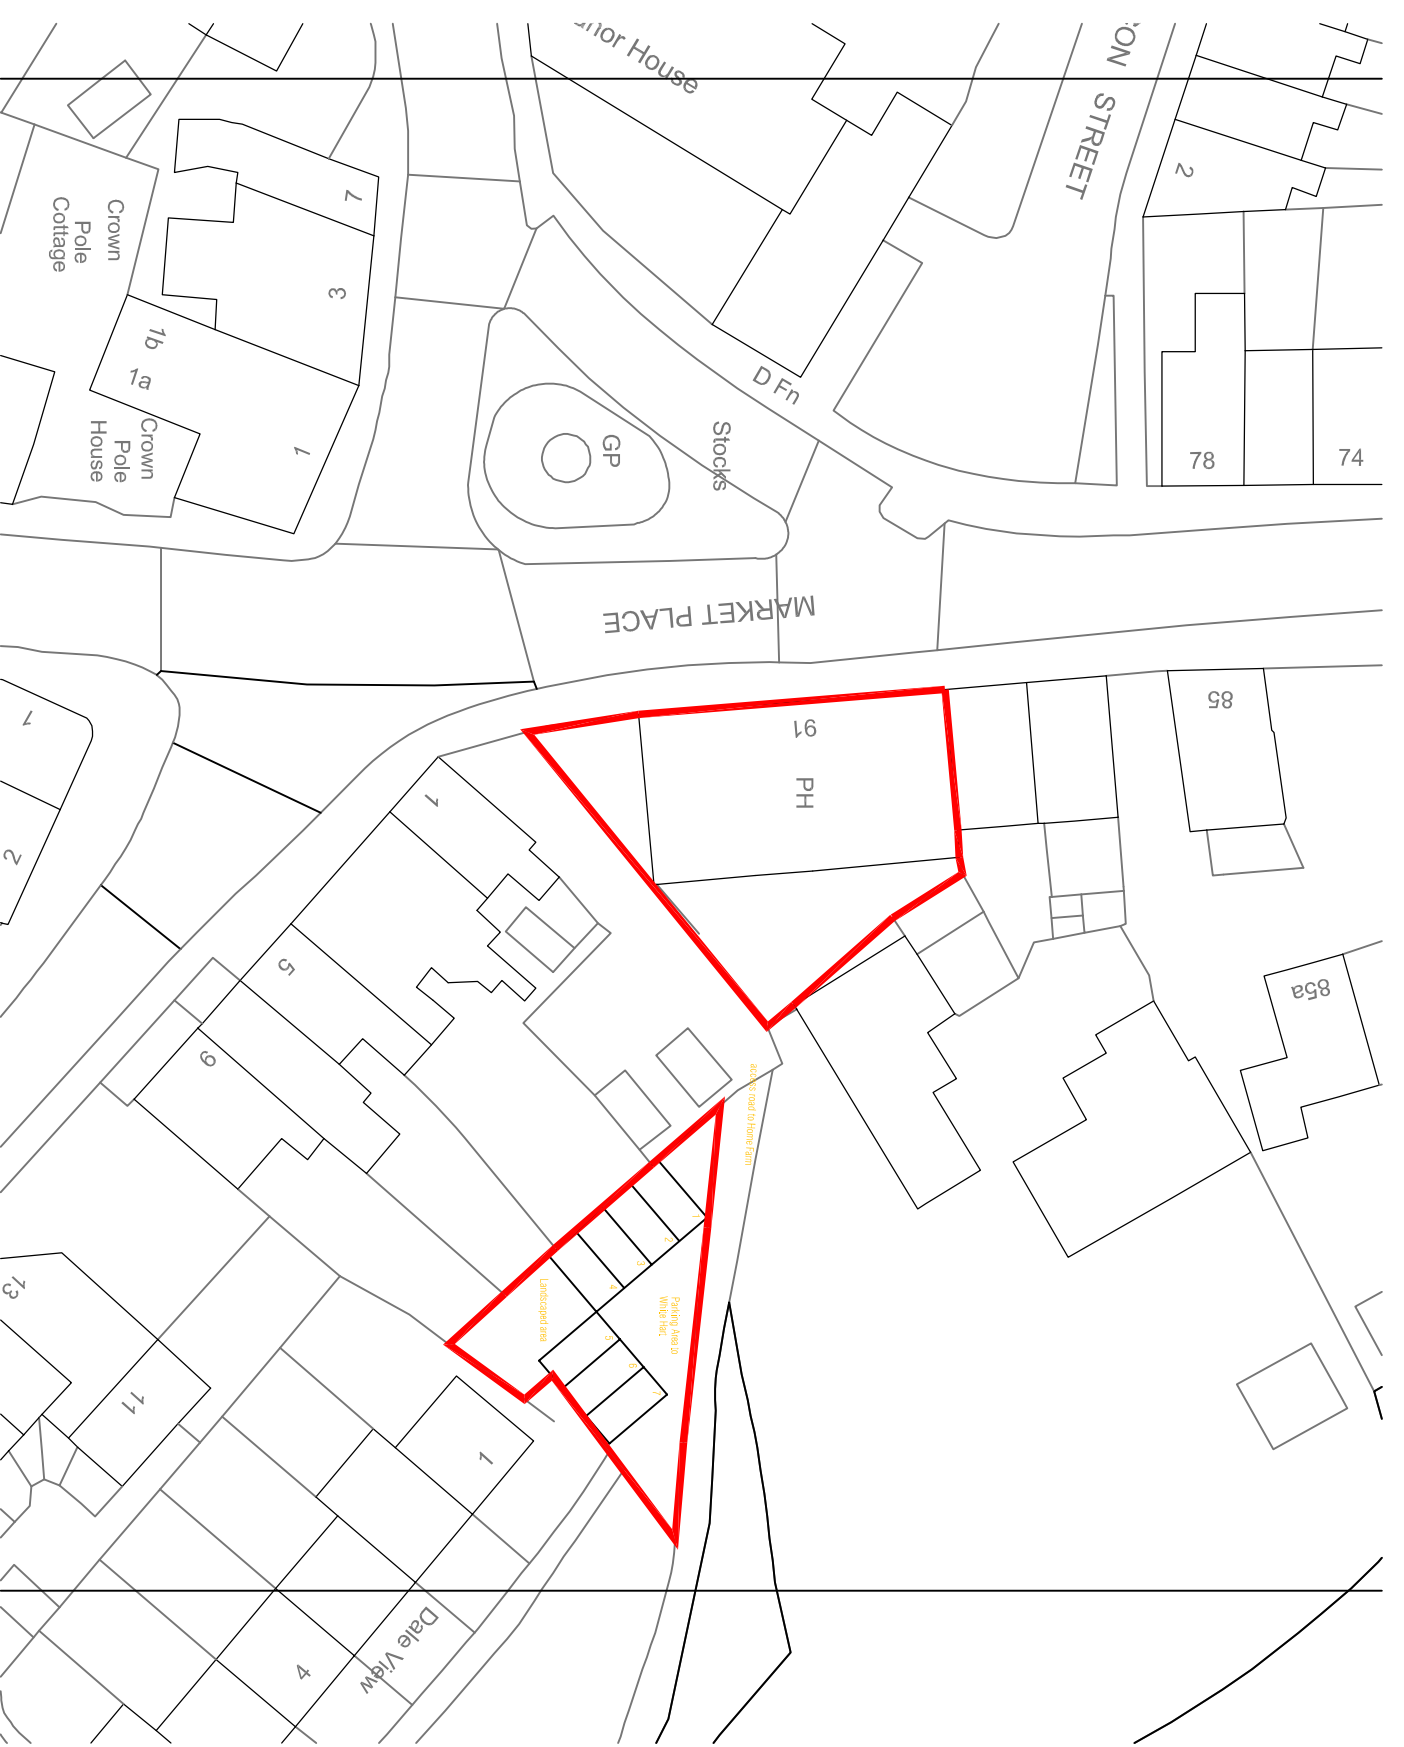

SCALE 1:1000

NORTH

PROPOSED SITE PLAN 1:500

PROPOSED SITE PLAN 1:1250

PROJECT
 Mr Bardsley
 White Hart
 Mottram

DRAWING TITLE
 Proposed Site Plan
 As Proposed

SCALE 1:1250/500 **DATE** Aug 2015

DRAWN	CHECKED	REVISION
NUMBER		
White 003-		