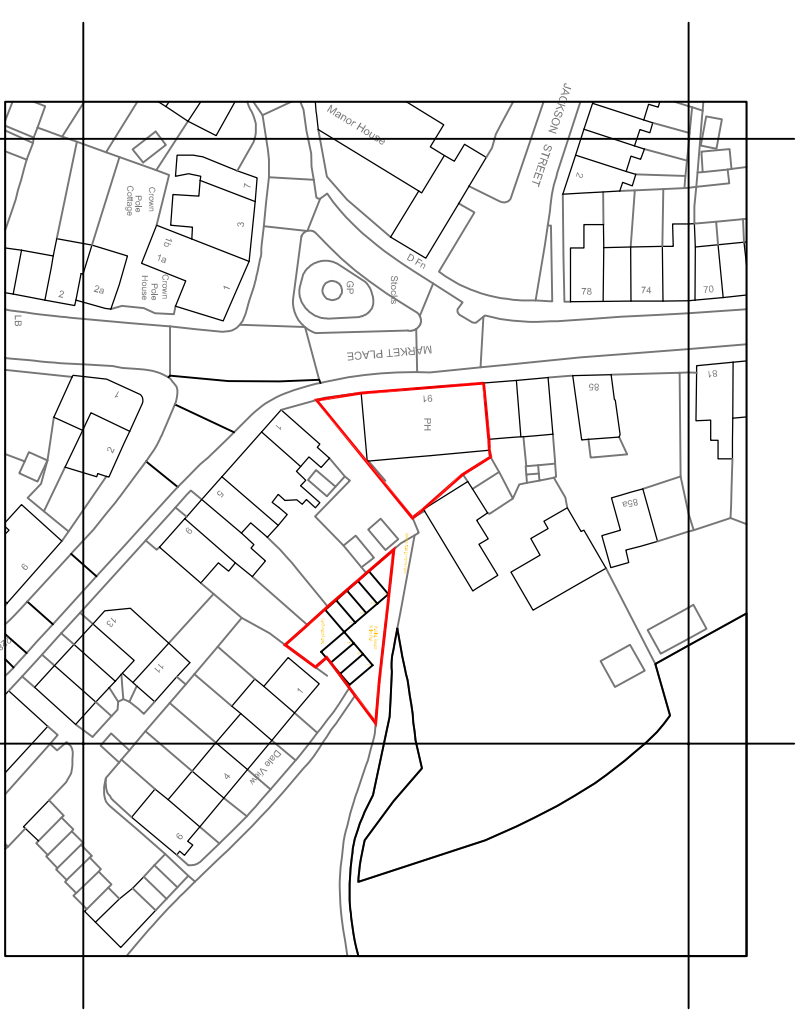

SCALE 1:1000

NORTH

PROPOSED SITE PLAN 1:500

PROPOSED SITE PLAN 1:1250

PROJECT
 Mr Bardsley
 White Hart
 Mottram

DRAWING TITLE
 Proposed Site Plan
 As Proposed

SCALE 1:1250/500 **DATE** Aug 2015

DRAWN	CHECKED	REVISION
NUMBER		
White 003-		